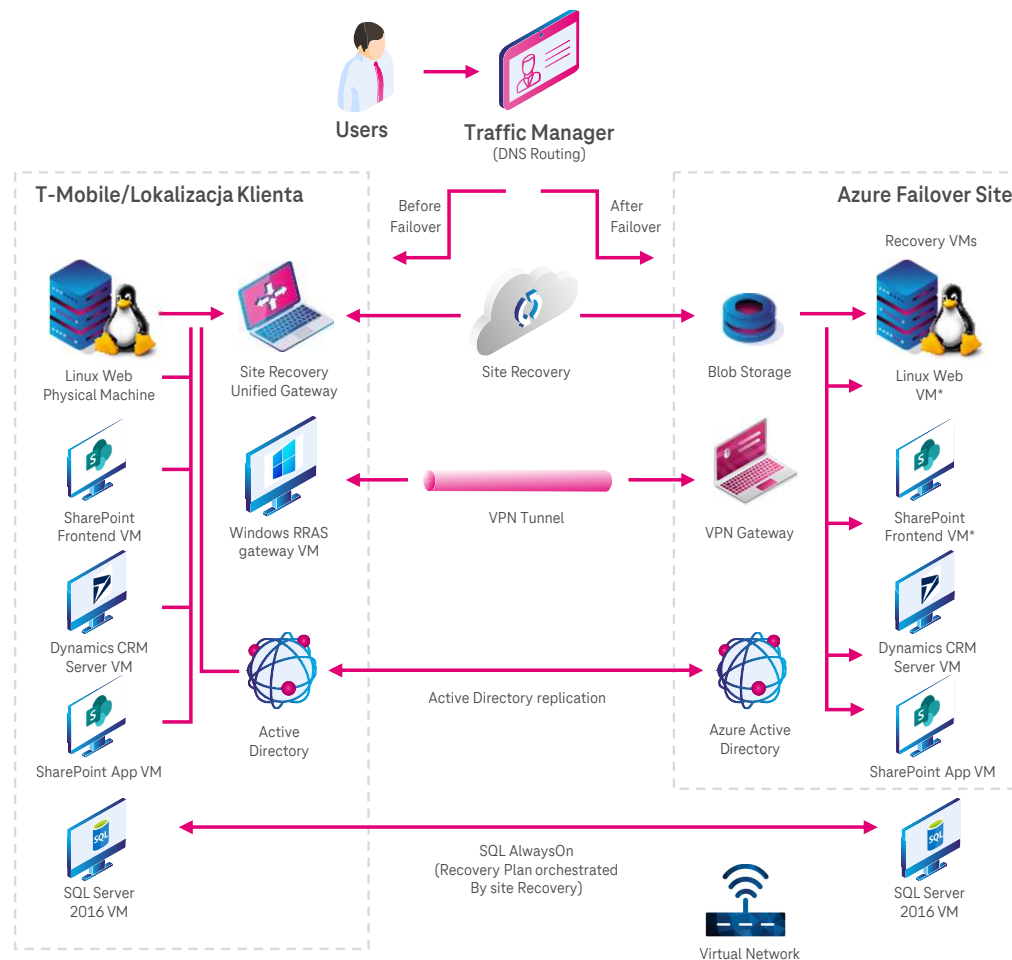

# Disaster recovery dla chmury prywatnej

\*VMs aren't created until failover occurs